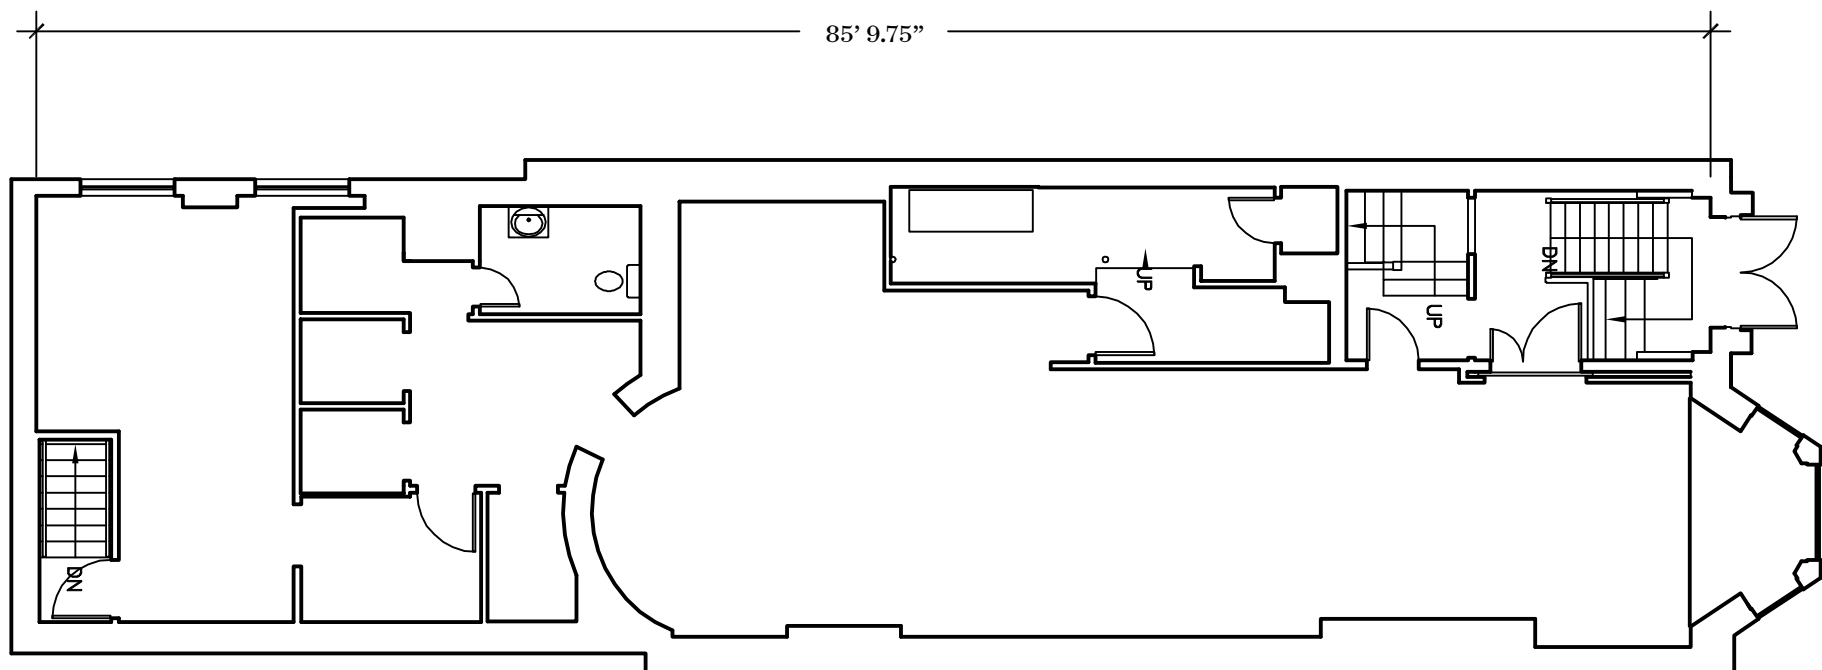

FOR RETAIL LEASING INFORMATION, PLEASE CONTACT:
Whitney Gallivan | Boston Realty Advisors | wgallivan@bradvisors.com | 617.850.9612

119 NEWBURY STREET

Mezzanine Level - 1,960 Square Feet

FOR RETAIL LEASING INFORMATION, PLEASE CONTACT:
Whitney Gallivan | Boston Realty Advisors | wgallivan@bradvisors.com | 617.850.9612

THENEWBURYCOLLECTION.NET

119 NEWBURY STREET

Mezzanine Level - 1,960 Square Feet

ABOUT THE SPACE

APPROXIMATE SIZE

- › 1,960 sf Mezzanine Level
- › Store Frontage 20'

LOCATION

- › Located on the third block of Newbury between Clarendon and Dartmouth Streets