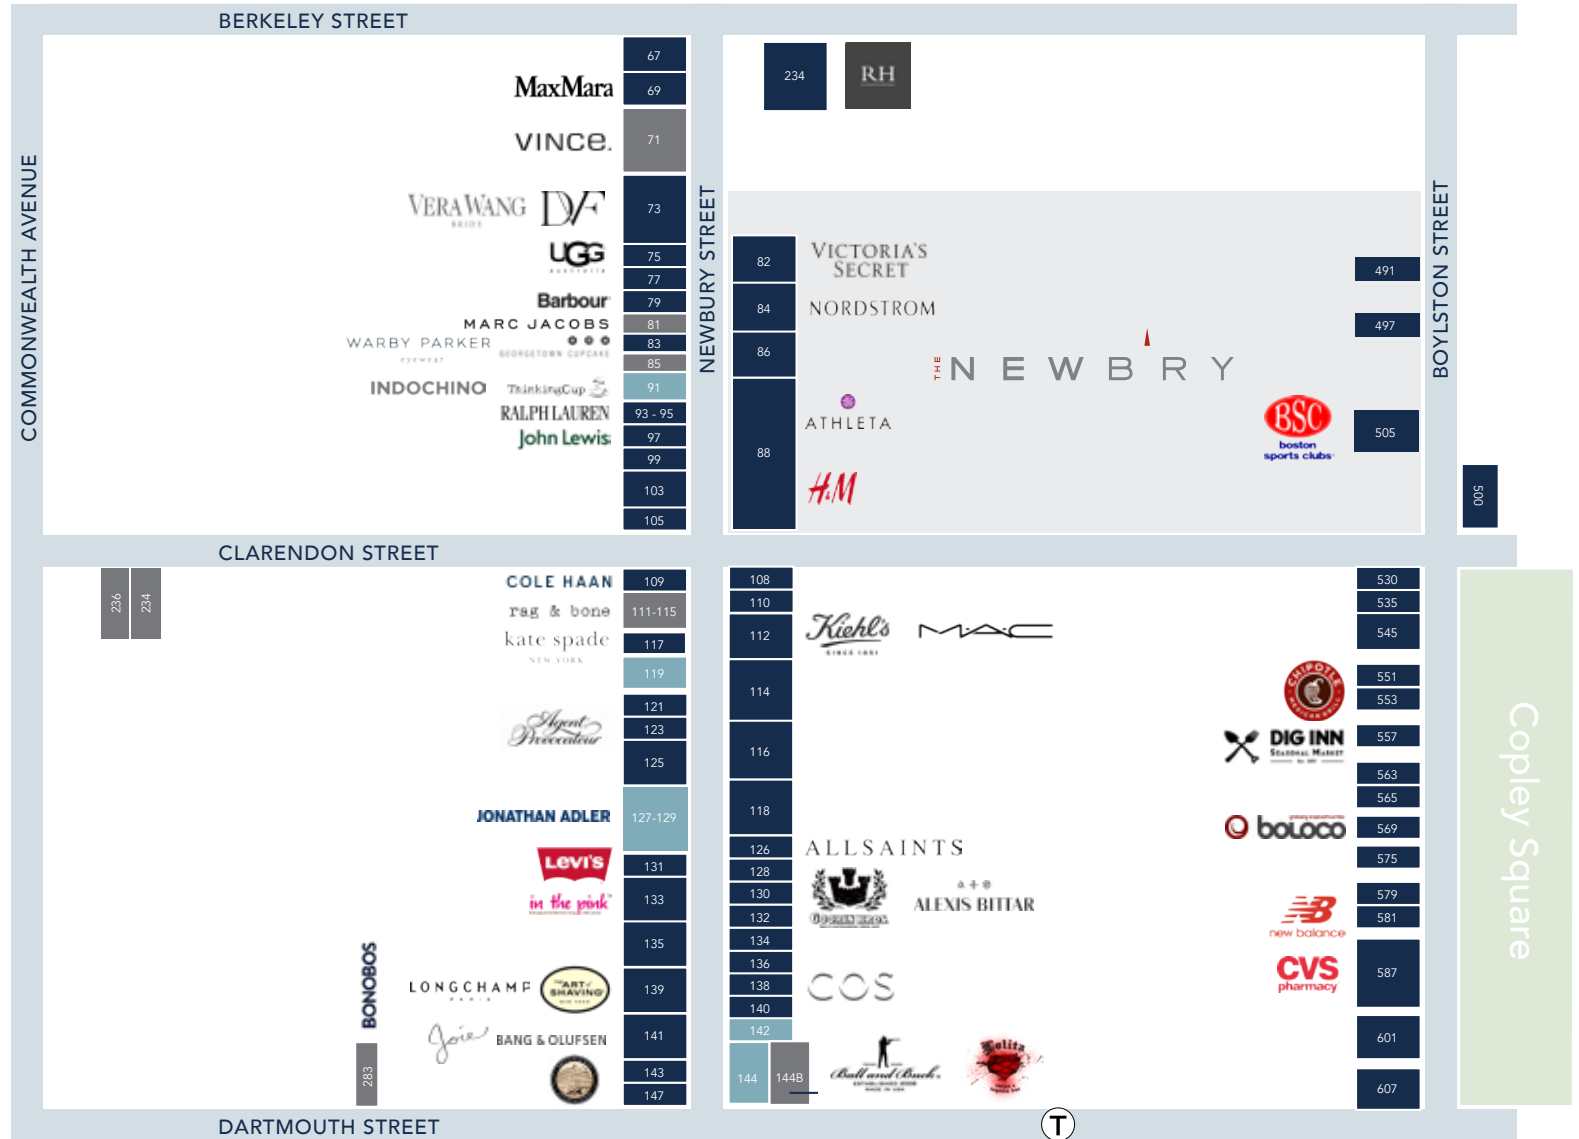

119 NEWBURY STREET

Mezzanine Level - 1,960 Square Feet

STREET GUIDE

AVAILABLE RETAIL SPACE
NEWBURY COLLECTION PORTFOLIO

FOR RETAIL LEASING INFORMATION, PLEASE CONTACT:
Whitney Gallivan | Boston Realty Advisors | wgallivan@bradvisors.com | 617.850.9612

THE NEWBURY COLLECTION.NET